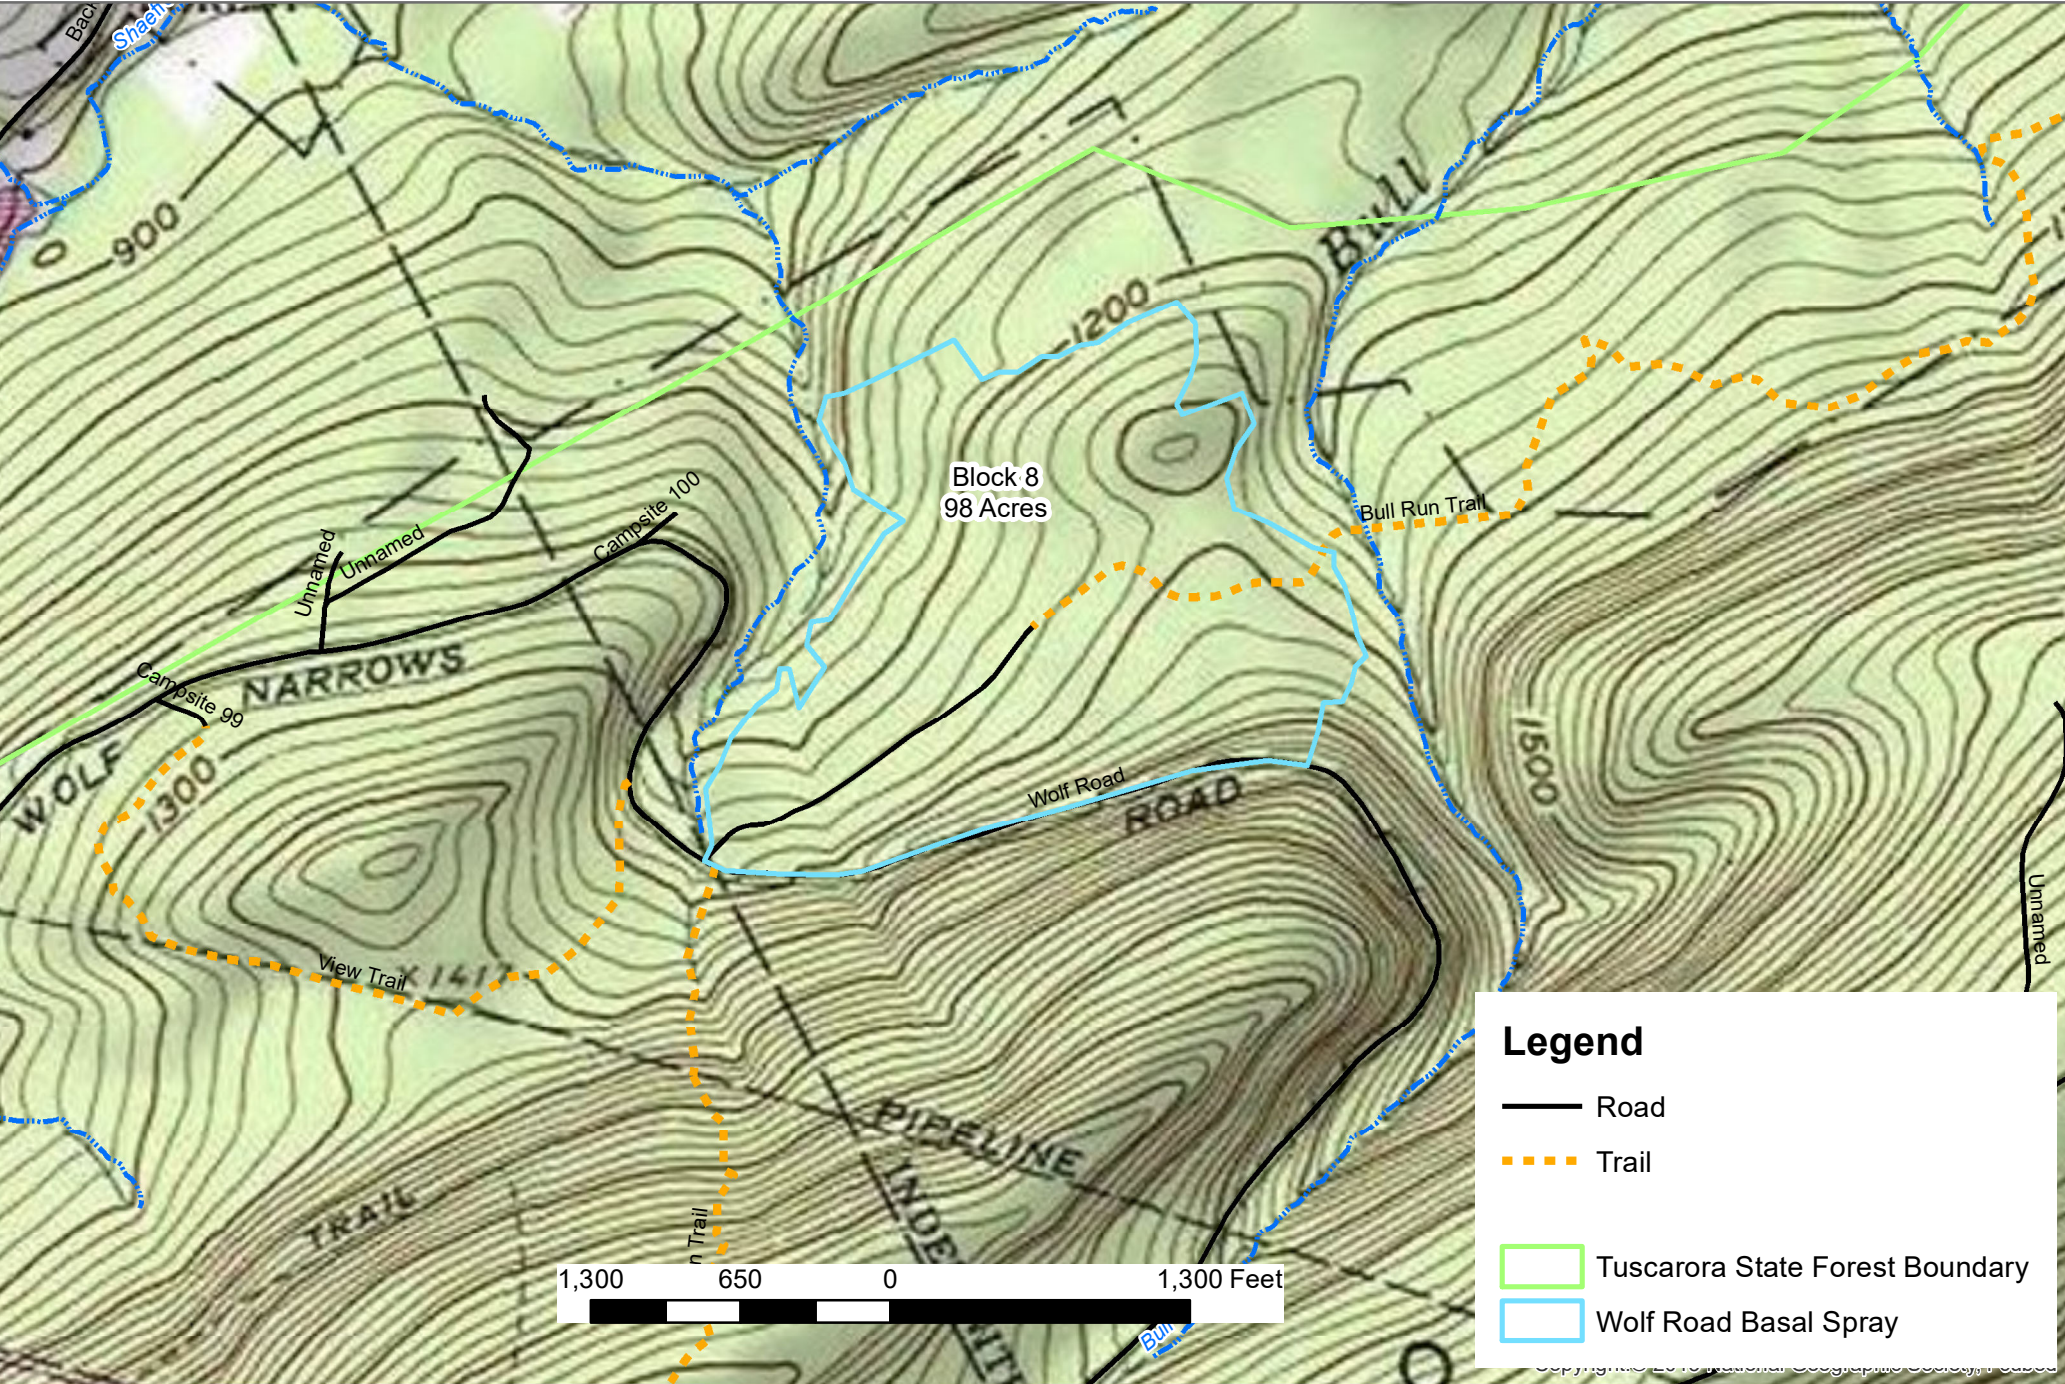

Map Date: August 12, 2019

Map Author: Andrew Baker

Legend

- Road
- - - Trail
- ▭ Tuscarora State Forest Boundary
- ▭ Wolf Road Basal Spray